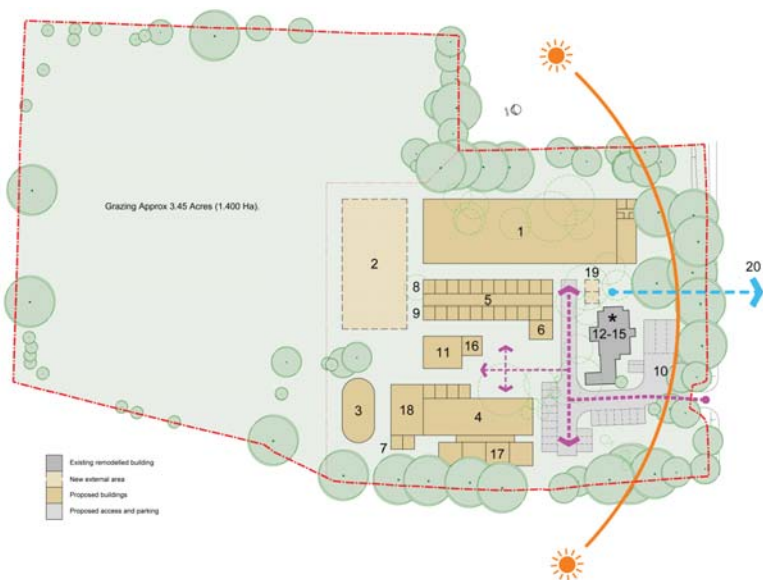

OVERVIEW

On behalf of the London Borough of Greenwich and Hadlow College, Pellings have obtained planning permission for an Equestrian Centre on a sensitive 2.5 hectare site designated as Metropolitan Open Lane on Shooters Hill Road.

The Equestrian Centre will be an Olympic legacy project and includes a 1200m² indoor arena, stables, a horse therapy and treatment centre, classrooms / lecture rooms and ancillary out buildings and car parking facilities.

A key aim of the project is to increase opportunities for, and access to, equestrian activity amongst the local community, particularly target groups such as deprived social groups, children and disabled people.

The application was accompanied by an Environmental Impact Assessment and was referable to the Greater London Authority.

The project will achieve a lasting legacy from the Games, benefiting residents from all backgrounds and across a number of areas including employment, health, training and social inclusion.